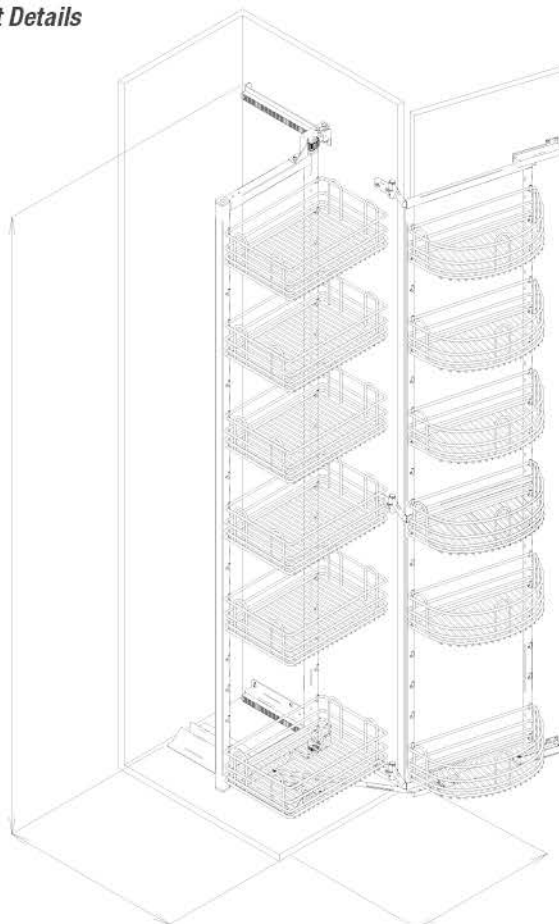

Galaxy Range

**Image depicts version stocked by Nessco*

VIBO Pantry Solutions

VIBO Galaxy Swing-Out Pantry

- 20kg front frame load capacity
- 80kg capacity
- Height: 1700mm
- 2 widths: 450mm & 600mm cabinet width
- Soft closing feature by hinge (not included, 165° hinge needed)
- Chrome wire finish with non-slip melamine bases

VIBO Galaxy Swing-Out Pantry Kits

CODE	DESCRIPTION	CABINET SIZES		
		WIDTH O/A	HEIGHT INT	DEPTH INT
VBPSOG45	Galaxy Swing-Out Pantry Unit 450mm kit	450mm	1700mm	485mm
VBPSOG60	Galaxy Swing-Out Pantry Unit 600mm kit	600mm		

*Parts can be ordered separately.

Product Details

VIBO Pantry Solutions

VIBO Galaxy Maxi Larder

- Reversible left or right
- Height adjustable 1920 - 2180mm internally
- 80kg capacity
- 2 widths 450mm & 600mm
- Soft closing feature by hinge (not included, 165° hinge needed)
- Chrome wire finish with non-slip melamine bases