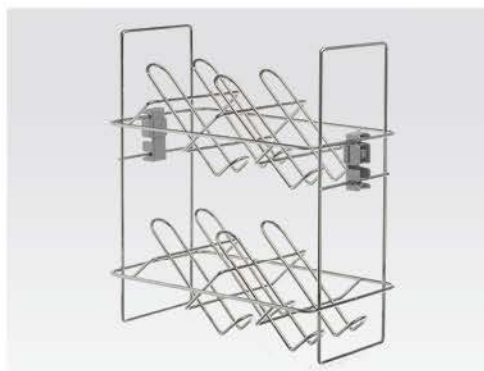

VIBO Swing-Out Pantry Kits

CODE	DESCRIPTION	CABINET SIZES		
		WIDTH O/A	HEIGHT INT	DEPTH INT
VBPSUW30	Vibo Wire Swing-Out Pantry 300mm Kit	300mm	1760mm - 2200mm	485mm
VBPSUW40	Vibo Wire Swing-Out Pantry 400mm Kit	400mm		
VBPSUG40	Vibo Glass Swing-Out Pantry 400mm Kit	400mm		
VBPSUM40	Vibo Melamine Swing-Out Pantry 400mm Kit	400mm		
VBPSUW50	Vibo Wire Swing-Out Pantry 500mm Kit	500mm		
VBPSUG50	Vibo Glass Swing-Out Pantry 500mm Kit	500mm		
VBPSUM50	Vibo Melamine Swing-Out Pantry 500mm Kit	500mm		

*Parts can be ordered separately.

Product Details

VIBO Pantry Solutions - Optional Accessories

VIBO Bottle Wire Basket

- Bottle holder basket for VIBO Pull-Out Pantry Unit.
- Holds 8 bottles
- Can be used in 300mm & upwards Pull-Out Pantry Unit.

VIBO Bottle Wire Basket

CODE	WIDTH	DEPTH	HEIGHT	FINISH
CC30PB	240mm	414mm	-	Chrome

Product Details

VIBO Pivoting Wire Basket

- Pivoting wire basket for VIBO Pull-Out Pantry Unit.
- Can be used in 300mm & upwards Pull-Out Pantry Unit.