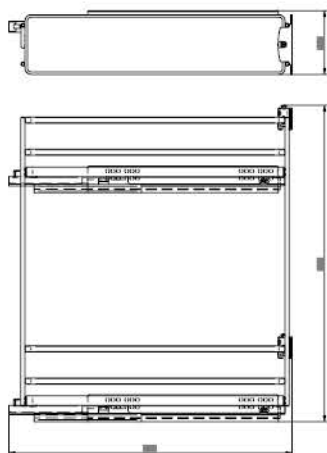

Product Details