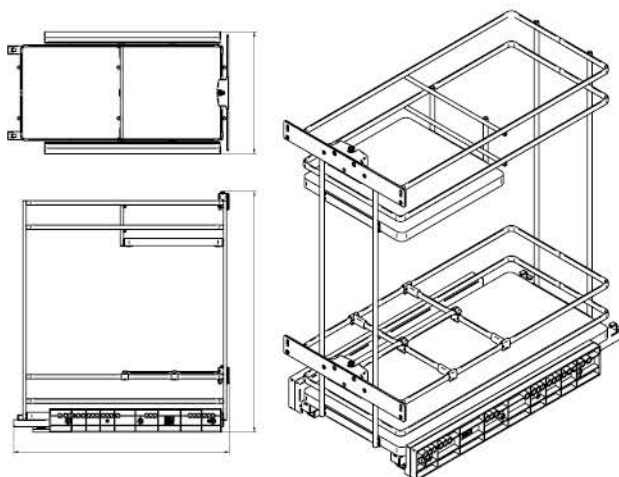

Product Details