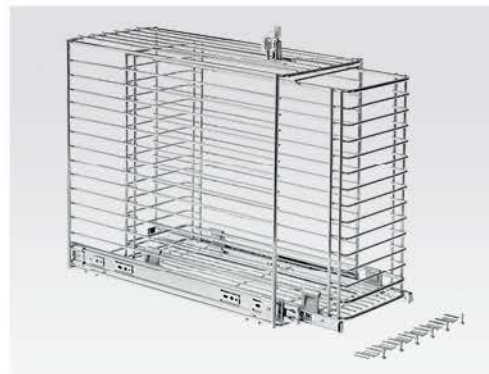

VIBO Pull-Out Plate Organiser

CODE	WIDTH	DEPTH	HEIGHT	FINISH
VBPOWPH30	264mm	470mm	520mm	Chrome

Product Details

ViBO Pull-Out Solutions

ViBO Lockable Detergent Organiser

Detergent organiser with full extension ball bearing Roller Runners equipped with safety lock and key. Bottom or Side-Mounted.