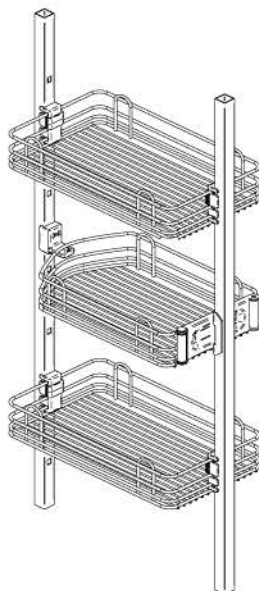

VIBO Swing-Out Pantry Kits

CODE	DESCRIPTION	CABINET SIZES		
		WIDTH O/A	HEIGHT INT	DEPTH INT
VBPSUW30	Vibo Wire Swing-Out Pantry 300mm Kit	300mm	1760mm - 2200mm	485mm
VBPSUW40	Vibo Wire Swing-Out Pantry 400mm Kit	400mm		
VBPSUG40	Vibo Glass Swing-Out Pantry 400mm Kit	400mm		
VBPSUM40	Vibo Melamine Swing-Out Pantry 400mm Kit	400mm		
VBPSUW50	Vibo Wire Swing-Out Pantry 500mm Kit	500mm		
VBPSUG50	Vibo Glass Swing-Out Pantry 500mm Kit	500mm		
VBPSUM50	Vibo Melamine Swing-Out Pantry 500mm Kit	500mm		

*Parts can be ordered separately.

Product Details

VIBO Pantry Solutions - Optional Accessories

VIBO Bottle Wire Basket

- Bottle holder basket for VIBO Pull-Out Pantry Unit.
- Holds 8 bottles
- Can be used in 300mm & upwards Pull-Out Pantry Unit.

VIBO Bottle Wire Basket

CODE	WIDTH	DEPTH	HEIGHT	FINISH
CC30PB	240mm	414mm	-	Chrome

Product Details

VIBO Pivoting Wire Basket

- Pivoting wire basket for VIBO Pull-Out Pantry Unit.
- Can be used in 300mm & upwards Pull-Out Pantry Unit.

VIBO Pivoting Wire Basket

CODE	WIDTH	DEPTH	HEIGHT	FINISH
CC30EB	240mm	414mm	106.5mm	Chrome

Product Details

VIBO Corner Solutions

Galaxy Range

**Image depicts version stocked by Nessco*

VIBO Corner Solutions