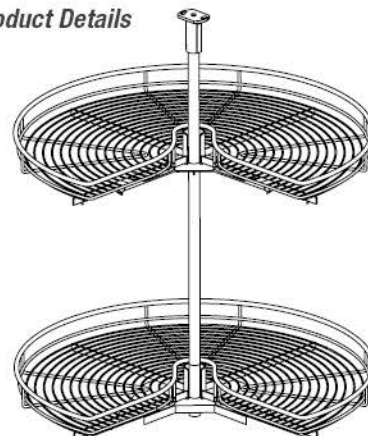

Product Details (Right hand version)

Galaxy Range

VIBO Corner Solutions

VIBO Lazy Susan

- 2 cabinet widths: 800mm & 900mm
- Available in non-slip melamine & wire base
- ½ row wire shelves available
- Height adjustable

The VIBO Lazy Susan is two trays which individually rotate for ease of access to the back of a corner cabinet.

Also available in Galaxy Range.

VIBO Galaxy Lazy Susan Kit

CODE	DESCRIPTION	CABINET SIZES		
		WIDTH O/A	HEIGHT INT	DEPTH INT
VBLSG34-800	Vibo Galaxy Lazy Susan 3/4 Circle 800mm Kit	800mm	645 - 790mm	734mm
VBLSG34-900	Vibo Galaxy Lazy Susan 3/4 Circle 900mm Kit	900mm		834mm

VIBO Lazy Susan Kit

CODE	DESCRIPTION	CABINET SIZES		
		WIDTH O/A	HEIGHT INT	DEPTH INT
VBLSW12-800	Vibo Lazy Susan 1/2 Circle 800mm Kit	800mm	645 - 790mm	760mm
VBLSW34-800	Vibo Lazy Susan 3/4 Circle 800mm Kit			734mm
VBLSW34-900	Vibo Lazy Susan 3/4 Circle 900mm Kit			834mm

Product Details

Galaxy Range

VIBO Corner Solutions

VIBO Fast Fix Corner

- Push in motion of doors
- Self closing on return
- 2 cabinet widths: 800mm & 900mm
- Adjustable height
- Available in chrome & non-slip melamine base