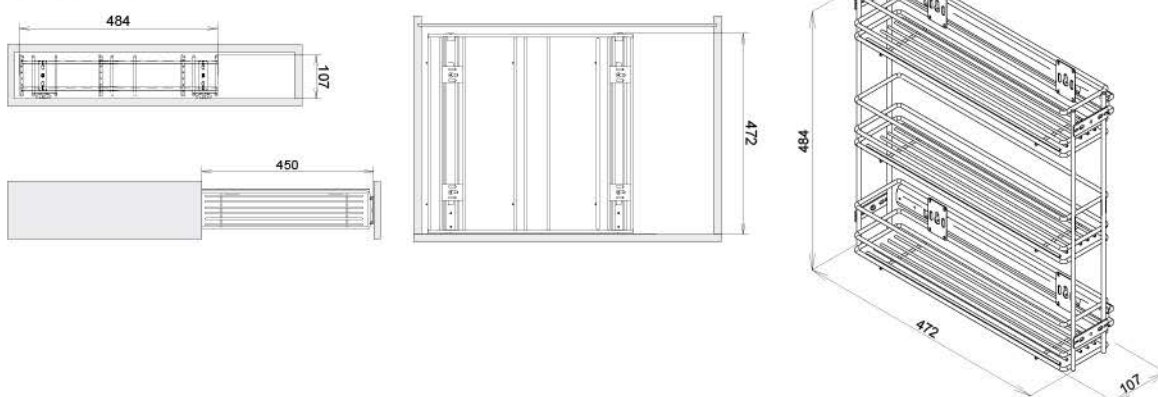

ViBO Side-Mounted Pull-Out Unit

CODE	WIDTH	DEPTH	HEIGHT	FINISH
ELT153	107mm	472mm	484mm	Chrome

Product Details

VIBO Pull-Out Solutions

VIBO Pull-Out Towel Rail

Pull-Out towel rail, including spacers and hardware for mounting to cabinet side panel, full extension ball bearing Roller Runners. Can be fitted left or right.