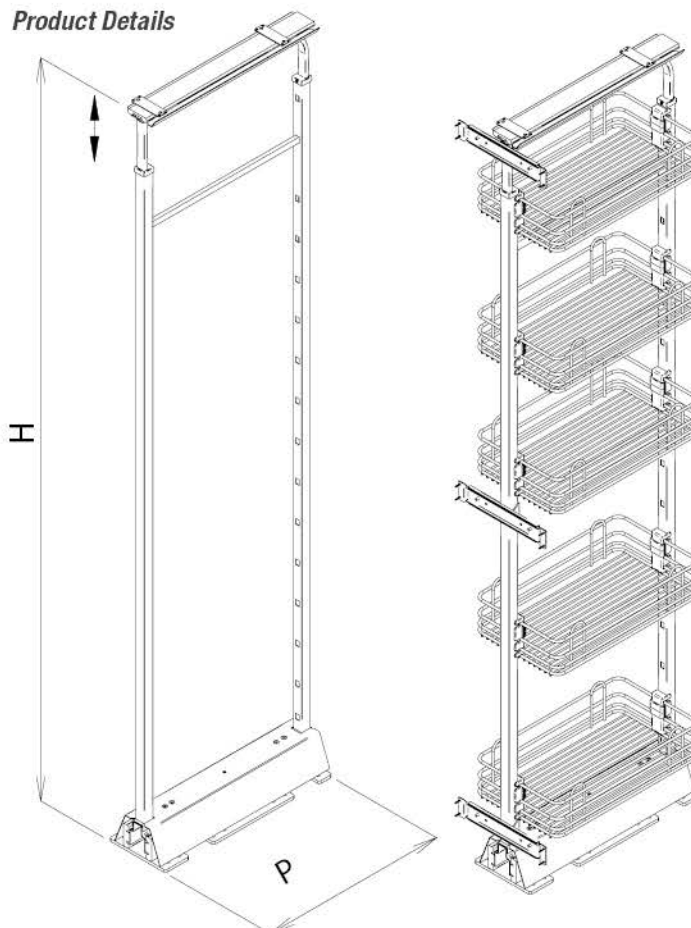

VIBO Galaxy Maxi Larder Kits

CODE	DESCRIPTION	CABINET SIZES		
		WIDTH O/A	HEIGHT INT	DEPTH INT
VBPMLG45	Galaxy Maxi Larder Unit 450mm kit	450mm	1920mm - 2180mm	475mm
VBPMLG60	Galaxy Maxi Larder Unit 600mm kit	600mm		

*Parts can be ordered separately.

Product Details

VIBO Pantry Solutions

VIBO Pull-Out Pantry

- 120kg load capacity
- Adjustable height 1760mm - 2200mm
- 4 widths available: 150mm, 300mm, 400mm, 500mm
- Available in grey frame
- 3 basket options: wire, melamine & glass
- Soft Closing feature
- ***New 150mm storage solutions for tight spaces***

VIBO Pull-Out Pantry Kits

CODE	DESCRIPTION	CABINET SIZES		
		WIDTH O/A	HEIGHT INT	DEPTH INT
VBPBOM15	Vibo Melamine Pull-Out Pantry 150mm Kit	150mm	1760mm - 2200mm	485mm
VBPBOW30	Vibo Wire Pull-Out Pantry 300mm Kit	300mm		
VBPBOW40	Vibo Wire Pull-Out Pantry 400mm Kit	400mm		
VBPBOG40	Vibo Glass Pull-Out Pantry 400mm Kit	400mm		
VBPBOM40	Vibo Melamine Pull-Out Pantry 400mm Kit	400mm		
VBPBOW50	Vibo Wire Pull-Out Pantry 500mm Kit	500mm		
VBPBOG50	Vibo Glass Pull-Out Pantry 500mm Kit	500mm		
VBPBOM50	Vibo Melamine Pull-Out Pantry 500mm Kit	500mm		

*Parts can be ordered separately.

Product Details

VIBO Pantry Solutions

VIBO Swing-Out Pantry

- 100kg load capacity
- Adjustable height 1760mm - 2200mm
- 3 widths available: 300mm, 400mm, 500mm
- Available in grey frame
- 3 basket options: wire, melamine & glass
- Soft Closing feature
- Swing motion left & right