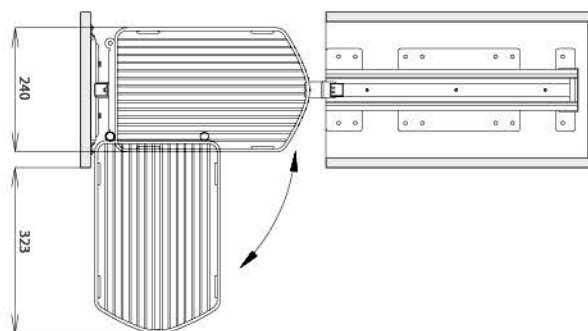

Product Details