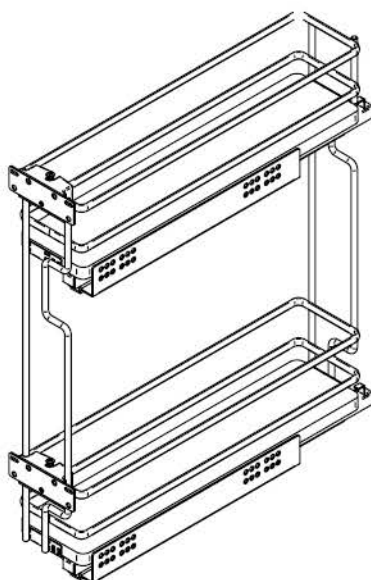

Product Details