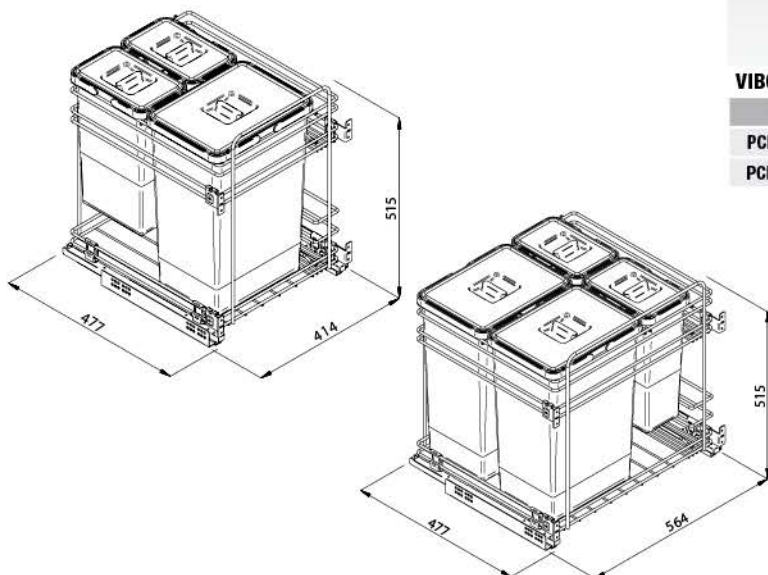

Product Details

VIBO Kombi Waste Bin

CODE	WIDTH	DEPTH	HEIGHT	FINISH
PCHM45PPG	414mm	470mm	490mm	Chrome
PCHM60PPG	564mm	470mm	490mm	Chrome