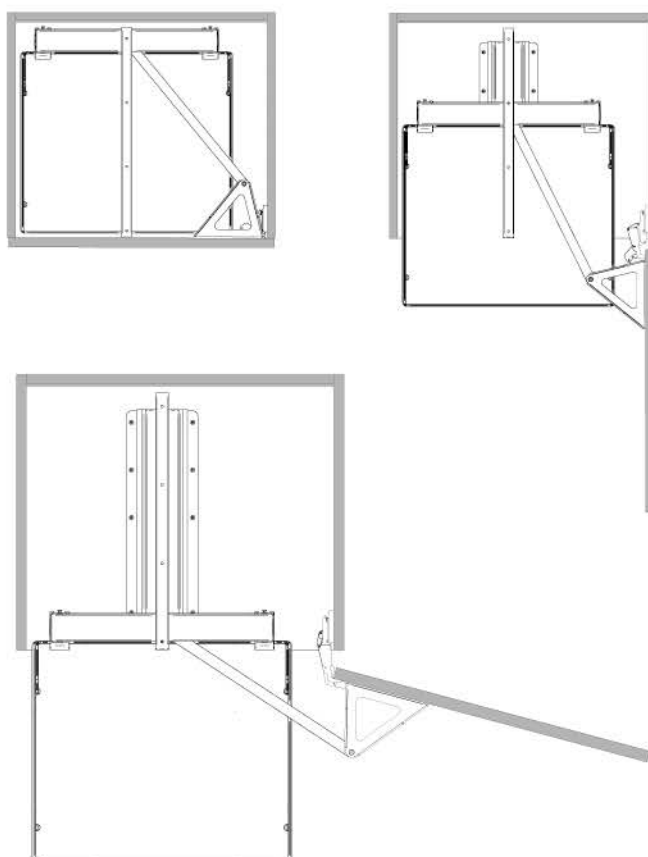

VIBO Pantry Solutions

VIBO Galaxy Maxi Larder

- Reversible left or right
- Height adjustable 1920 - 2180mm internally
- 80kg capacity
- 2 widths 450mm & 600mm
- Soft closing feature by hinge (not included, 165° hinge needed)
- Chrome wire finish with non-slip melamine bases

The Galaxy Maxi Larder unit is another example of Vibo's innovative pantry solutions. Once the pantry door is opened, the baskets slide all the way out of the cabinet. This allows you to easily access your pantry without moving items to get to the back.

VIBO Galaxy Maxi Larder Kits

CODE	DESCRIPTION	CABINET SIZES		
		WIDTH O/A	HEIGHT INT	DEPTH INT
VBPMLG45	Galaxy Maxi Larder Unit 450mm kit	450mm	1920mm - 2180mm	475mm
VBPMLG60	Galaxy Maxi Larder Unit 600mm kit	600mm		

*Parts can be ordered separately.

Product Details