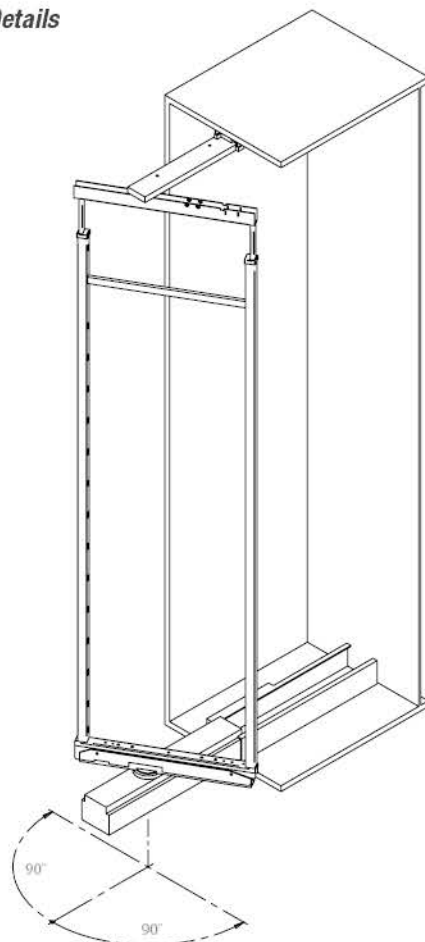

VIBO Pantry Solutions

VIBO Swing-Out Pantry

- 100kg load capacity
- Adjustable height 1760mm - 2200mm
- 3 widths available: 300mm, 400mm, 500mm
- Available in grey frame
- 3 basket options: wire, melamine & glass
- Soft Closing feature
- Swing motion left & right

VIBO Swing-Out Pantry Kits

CODE	DESCRIPTION	CABINET SIZES		
		WIDTH O/A	HEIGHT INT	DEPTH INT
VBPSUW30	Vibo Wire Swing-Out Pantry 300mm Kit	300mm	1760mm - 2200mm	485mm
VBPSUW40	Vibo Wire Swing-Out Pantry 400mm Kit	400mm		
VBPSUG40	Vibo Glass Swing-Out Pantry 400mm Kit	400mm		
VBPSUM40	Vibo Melamine Swing-Out Pantry 400mm Kit	400mm		
VBPSUW50	Vibo Wire Swing-Out Pantry 500mm Kit	500mm		
VBPSUG50	Vibo Glass Swing-Out Pantry 500mm Kit	500mm		
VBPSUM50	Vibo Melamine Swing-Out Pantry 500mm Kit	500mm		

*Parts can be ordered separately.

Product Details