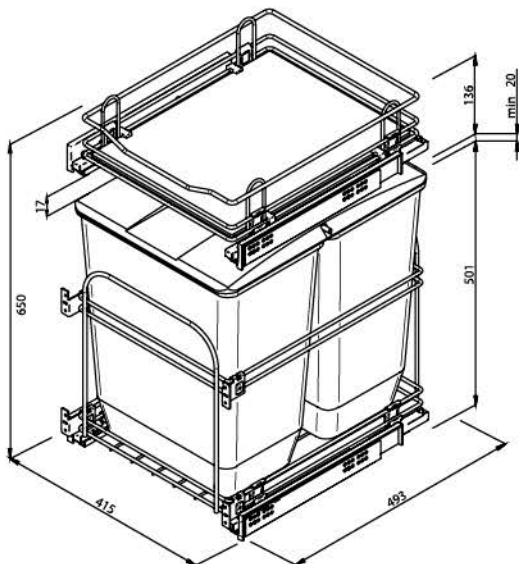

Product Details

VIBO Magnum Waste Bin

CODE	WIDTH	DEPTH	HEIGHT	FINISH
PMHM45GG	364mm	493mm	673mm	Chrome