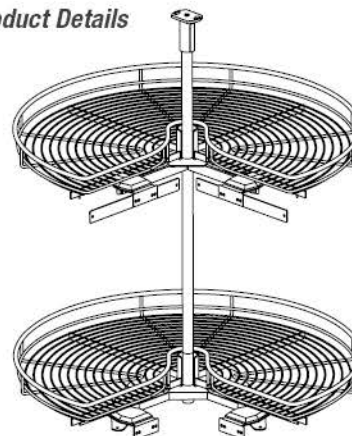

Product Details