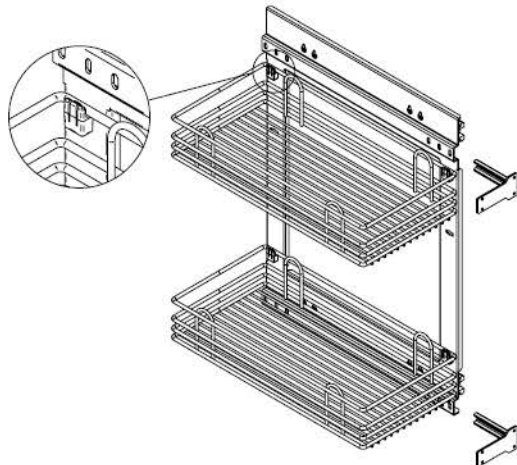

VIBO Galaxy 2 Tier Pull-Outs

CODE	DESCRIPTION	CABINET SIZES		
		WIDTH INT	DEPTH INT	HEIGHT INT
VBPOG150RH	Galaxy 2 Tier Pull-Out 150mm Right Hand	150mm	475mm	531mm
VBPOG150LH	Galaxy 2 Tier Pull-Out 150mm Left Hand			

Product Details

Galaxy Range

VIBO Pull-Out Solutions

VIBO Side-Mounted Pull-Outs

Pull-out side frame for base H 600 mm cabinet, D 450, concealed full extension slides with dampened return. Non reversible: right≠left. Kit comprising n. 2 90° adjustable door brackets.

Also available in Galaxy Range.

Product Details

VIBO Galaxy Side Mounted Pull-Outs

CODE	DESCRIPTION	CABINET SIZES		
		WIDTH INT	DEPTH INT	HEIGHT INT
VBPOE150RH	150mm Right Hand 2 Shelf Kit	114mm		
VBPOE150LH	150mm Left Hand 2 Shelf Kit			
VBPOE300RH	300mm Right Hand 2 Shelf Kit	264mm	465mm	640mm
VBPOE300LH	300mm Left Hand 2 Shelf Kit			
VBPOEMIXRH	Galaxy Pull-Out Mixed Size Right Hand 2 Shelf Kit			
VBPOEMIXLH	Galaxy Pull-Out Mixed Size Left Hand 2 Shelf Kit			