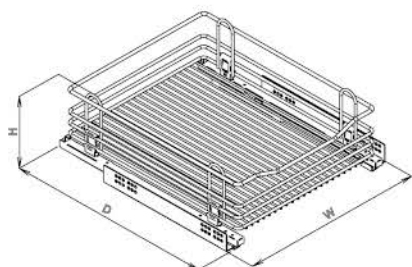

VIBO Fast Fix Corner Kit

CODE	DESCRIPTION	CABINET SIZES		
		WIDTH O/A	HEIGHT INT	DEPTH INT
VBFFW34-800	Vibo Fast Fix Corner 3/4 Circle 800mm Kit	800mm	645 -	734mm
			790mm	
VBFFW34-900	Vibo Fast Fix Corner 3/4 Circle 900mm Kit	900mm		824mm

Product Details

VIBO Pull-Out Solutions

Galaxy Range

VIBO Pull-Out Solutions

VIBO Galaxy Drawer Baskets

Drawer baskets with elliptical structural steel 10x4mm and white melamine bottom and chrome edge. Full extension slides with dampened return. Non suitable for door brackets. Kit of spaces (12.5 + 12.5) and side ABS covers included.

Product Details

VIBO Galaxy Drawer Baskets

CODE	DESCRIPTION	CABINET SIZES		
		WIDTH INT	DEPTH INT	HEIGHT INT
VBDBGS45	Galaxy Drawer Basket 450mm	414mm		
VBDBGS60	Galaxy Drawer Basket 600mm	564mm	473mm	134mm
VBDBGS90	Galaxy Drawer Basket 900mm	864mm		