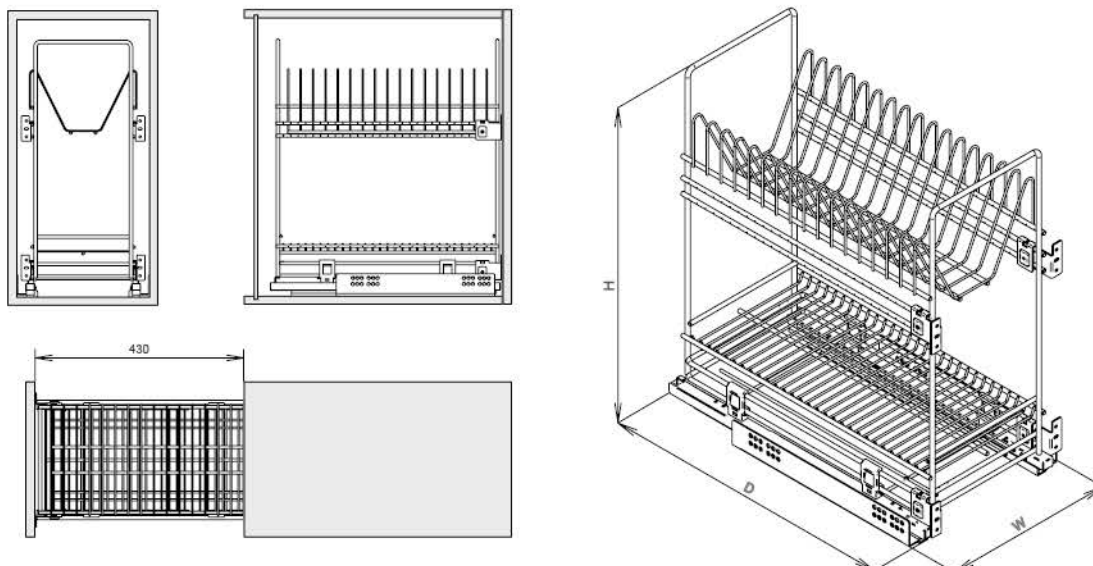

Product Details