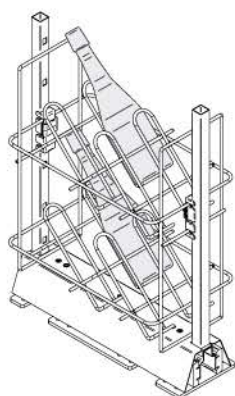

VIBO Swing-Out Pantry Kits

CODE	DESCRIPTION	CABINET SIZES		
		WIDTH O/A	HEIGHT INT	DEPTH INT
VBPSUW30	Vibo Wire Swing-Out Pantry 300mm Kit	300mm	1760mm - 2200mm	485mm
VBPSUW40	Vibo Wire Swing-Out Pantry 400mm Kit	400mm		
VBPSUG40	Vibo Glass Swing-Out Pantry 400mm Kit	400mm		
VBPSUM40	Vibo Melamine Swing-Out Pantry 400mm Kit	400mm		
VBPSUW50	Vibo Wire Swing-Out Pantry 500mm Kit	500mm		
VBPSUG50	Vibo Glass Swing-Out Pantry 500mm Kit	500mm		
VBPSUM50	Vibo Melamine Swing-Out Pantry 500mm Kit	500mm		

*Parts can be ordered separately.

Product Details

VIBO Pantry Solutions - Optional Accessories

VIBO Bottle Wire Basket

- Bottle holder basket for VIBO Pull-Out Pantry Unit.
- Holds 8 bottles
- Can be used in 300mm & upwards Pull-Out Pantry Unit.

VIBO Bottle Wire Basket

CODE	WIDTH	DEPTH	HEIGHT	FINISH
CC30PB	240mm	414mm	-	Chrome

Product Details

VIBO Pivoting Wire Basket

- Pivoting wire basket for VIBO Pull-Out Pantry Unit.
- Can be used in 300mm & upwards Pull-Out Pantry Unit.