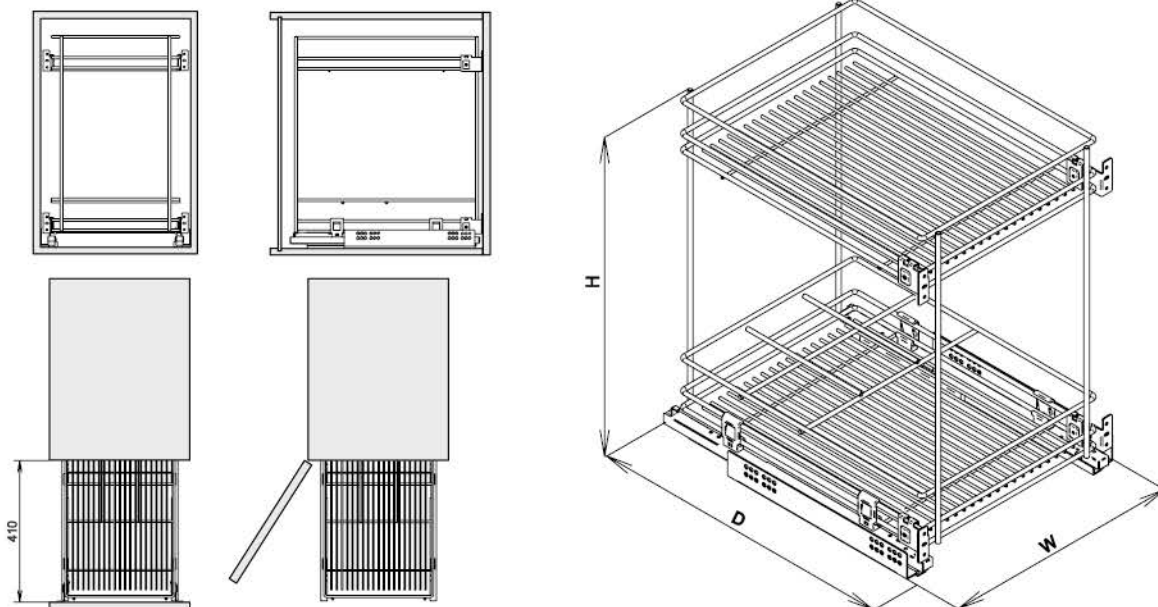

VIBO Galaxy Pull-Out Bottle Organiser

CODE	DESCRIPTION	CABINET SIZES		
		WIDTH INT	DEPTH INT	HEIGHT INT
VBPOGBH30	Galaxy Pull-Out Bottle Organiser 300mm	264mm		
VBPOGBH40	Galaxy Pull-Out Bottle Organiser 400mm	364mm	494mm	506mm
VBPOGBH45	Galaxy Pull-Out Bottle Organiser 450mm	414mm		

Product Details

VIBO Pull-Out Solutions

VIBO Pull-Out Bottle Organiser

Pull-Out bottle organiser with concealed Side-Mounted full extension Roller Runners with dampened return and right/left ABS covers. Kit of 4 pcs three-way adjustable door-mounting brackets PREB04 included.

VIBO Pull-Out Organiser

CODE	WIDTH	DEPTH	HEIGHT	FINISH
VBPOWBH30	264mm	470mm	520mm	Chrome
VBPOWBH40	364mm			
VBPOWBH45	414mm			
VBPOWBH60	564mm			

Product Details

VIBO Pull-Out Solutions

VIBO Pull-Out Plate Organiser