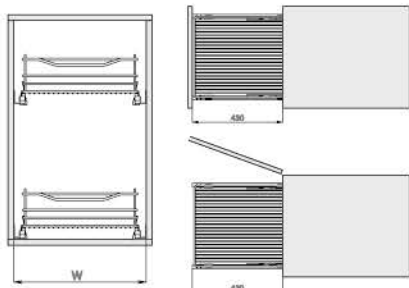

VIBO Fast Fix Corner Kit

CODE	DESCRIPTION	CABINET SIZES		
		WIDTH O/A	HEIGHT INT	DEPTH INT
VBFFW34-800	Vibo Fast Fix Corner 3/4 Circle 800mm Kit	800mm	645 -	734mm
			790mm	
VBFFW34-900	Vibo Fast Fix Corner 3/4 Circle 900mm Kit	900mm		824mm

Product Details

VIBO Pull-Out Solutions

Galaxy Range

VIBO Pull-Out Solutions

VIBO Galaxy Drawer Baskets

Drawer baskets with elliptical structural steel 10x4mm and white melamine bottom and chrome edge. Full extension slides with dampened return. Non suitable for door brackets. Kit of spaces (12.5 + 12.5) and side ABS covers included.

Product Details

VIBO Galaxy Drawer Baskets

CODE	DESCRIPTION	CABINET SIZES		
		WIDTH INT	DEPTH INT	HEIGHT INT
VBDBGS45	Galaxy Drawer Basket 450mm	414mm		
VBDBGS60	Galaxy Drawer Basket 600mm	564mm	473mm	134mm
VBDBGS90	Galaxy Drawer Basket 900mm	864mm		