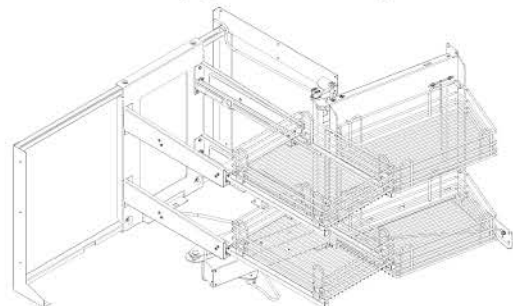

Product Details (Right hand version)