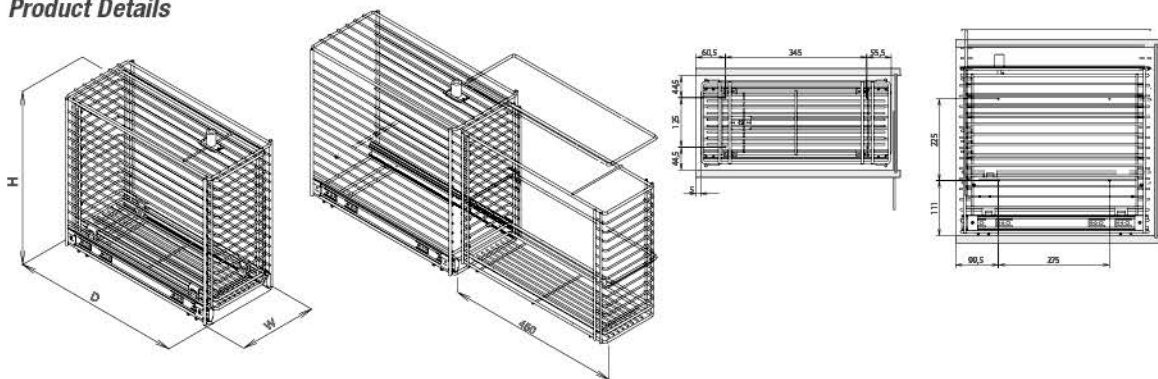

Product Details