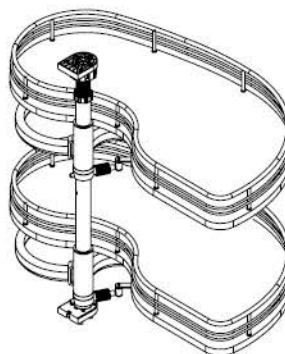

Product Details (Right hand version)