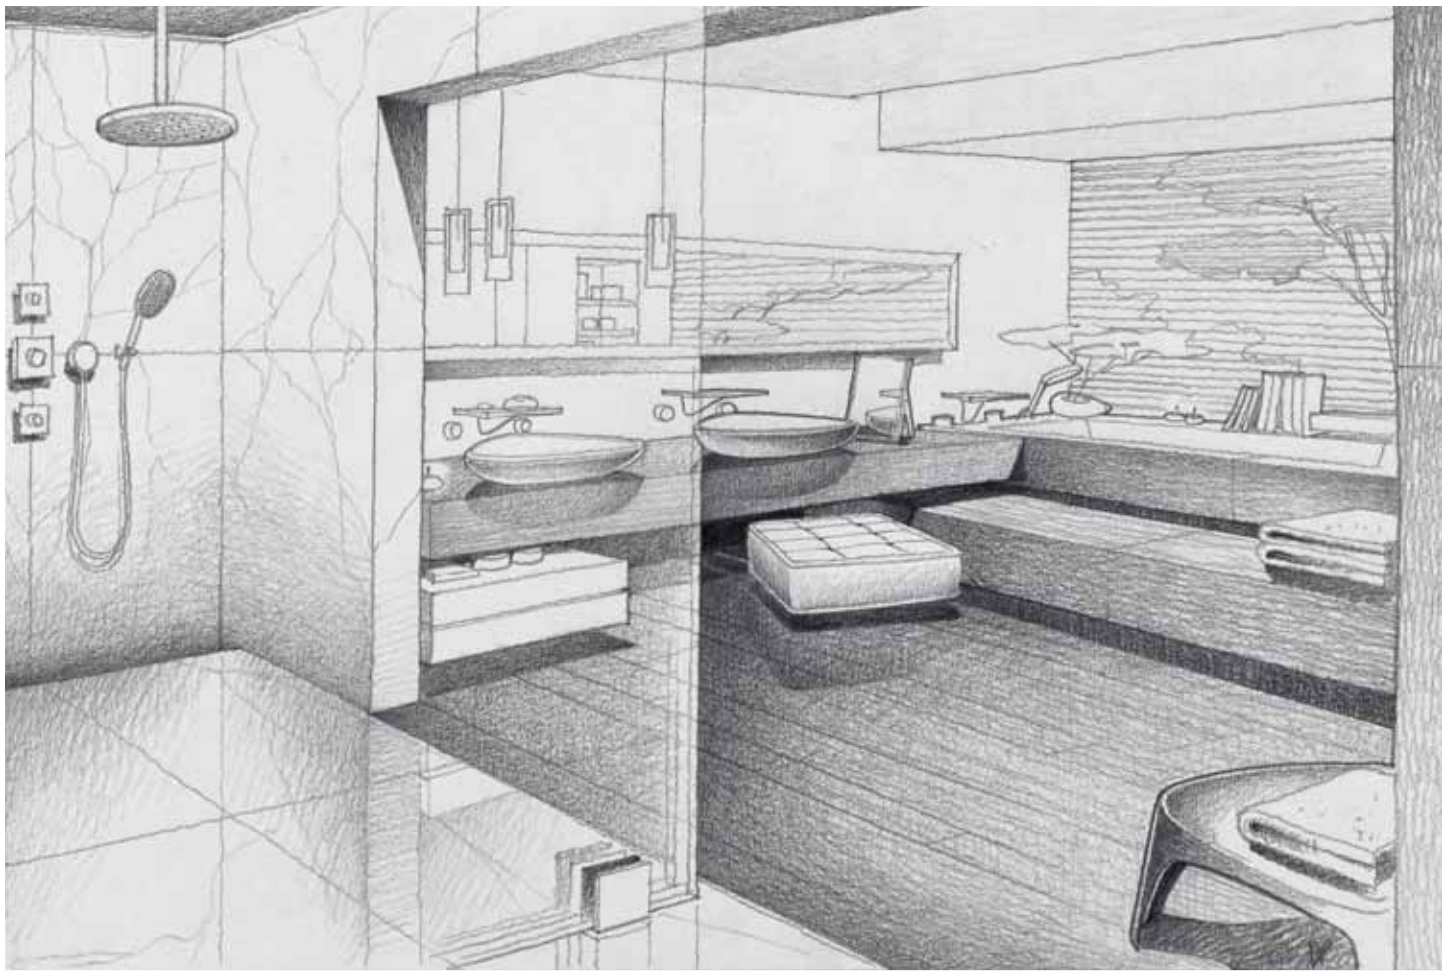

2

11 m²

all measures in m

This concept also makes daylight a conscious part of the design. A special feature is the podium, which not only makes it easier to get into the bath tub, but can also be used to put things such as books or magazines on while you bathe.