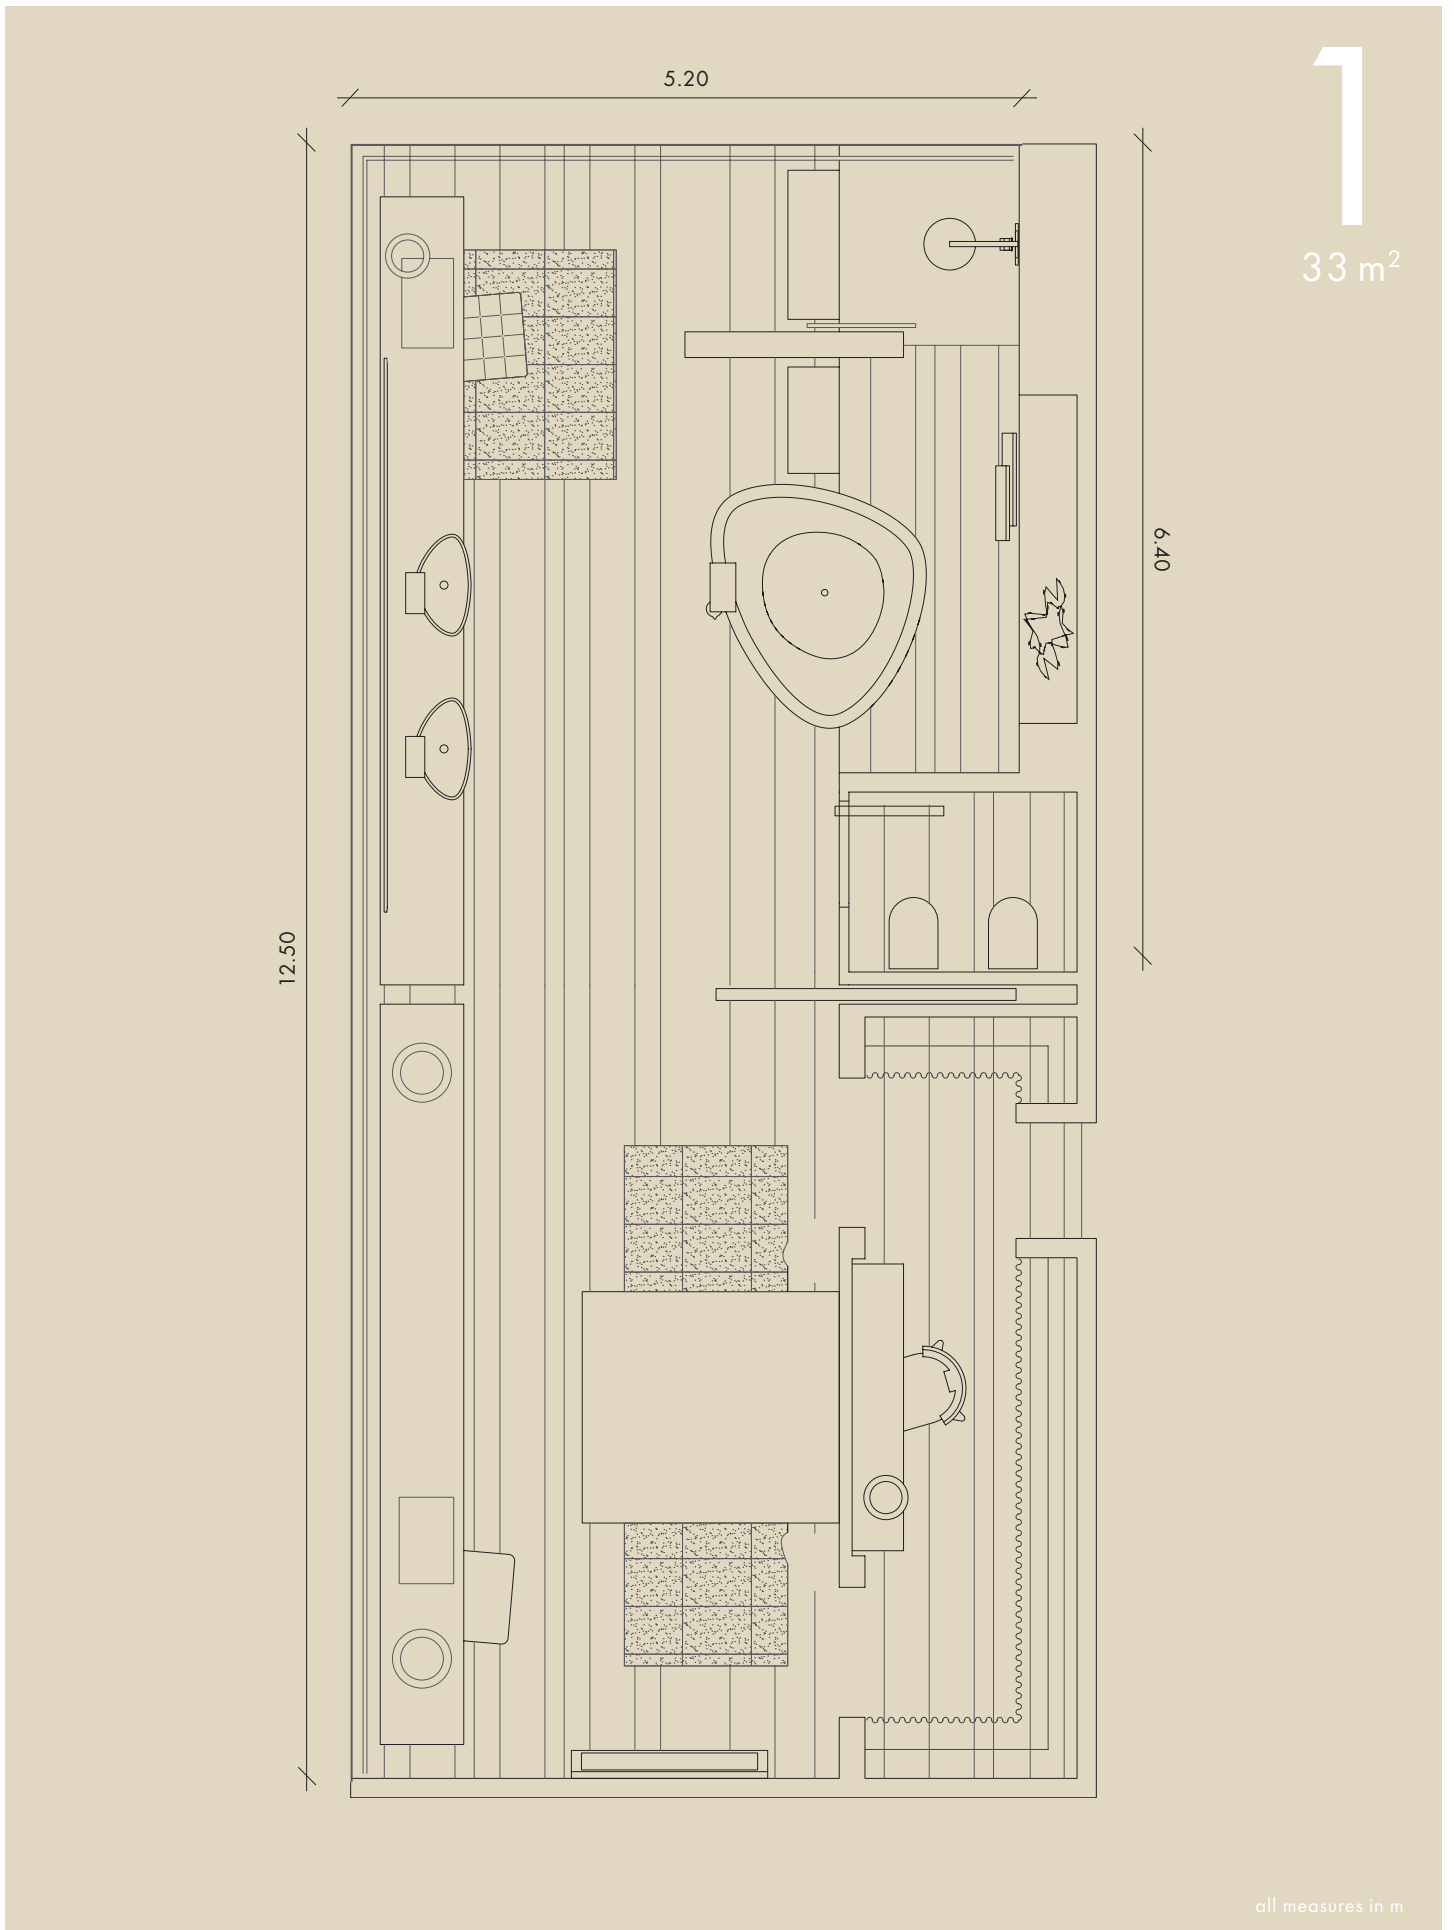

Daylight becomes a natural feature of the bathroom's design and ambiance, thanks to a glass wall with blinds. A resting area between the bathtub and the fireplace meets the need for relaxation.