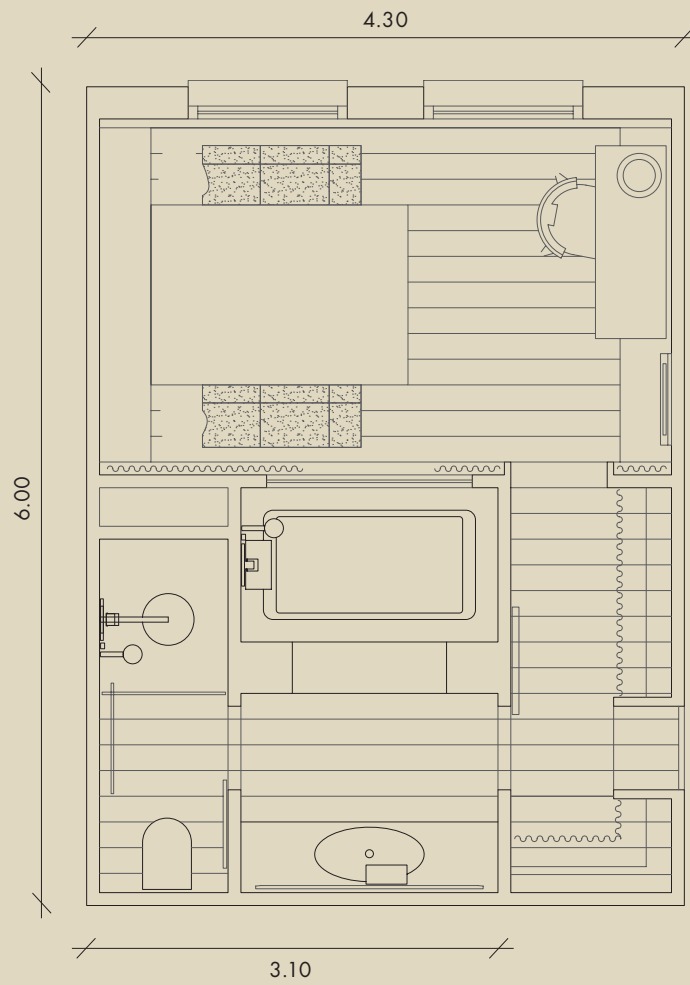

3

13 m²

all measures in m

The bath tub is both a partition and the focus of the room. Open and communicative or cosy and intimate? The blinds let you decide.