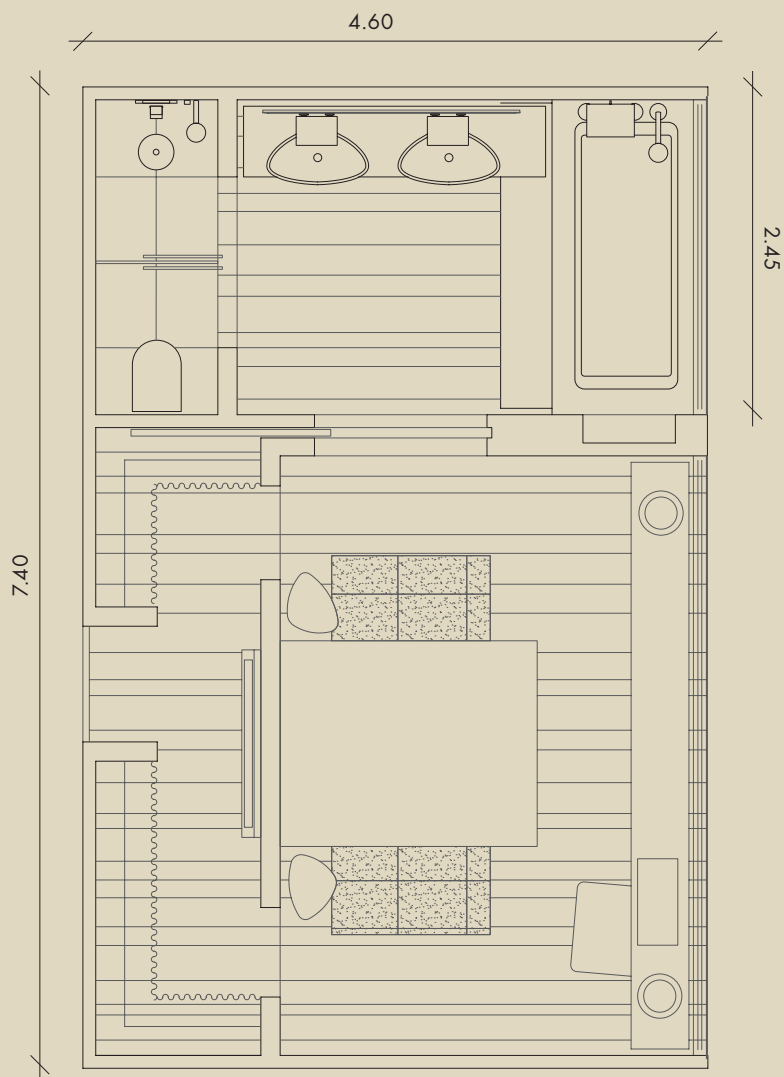

2

11 m²

all measures in m

This concept also makes daylight a conscious part of the design. A special feature is the podium, which not only makes it easier to get into the bath tub, but can also be used to put things such as books or magazines on while you bathe.