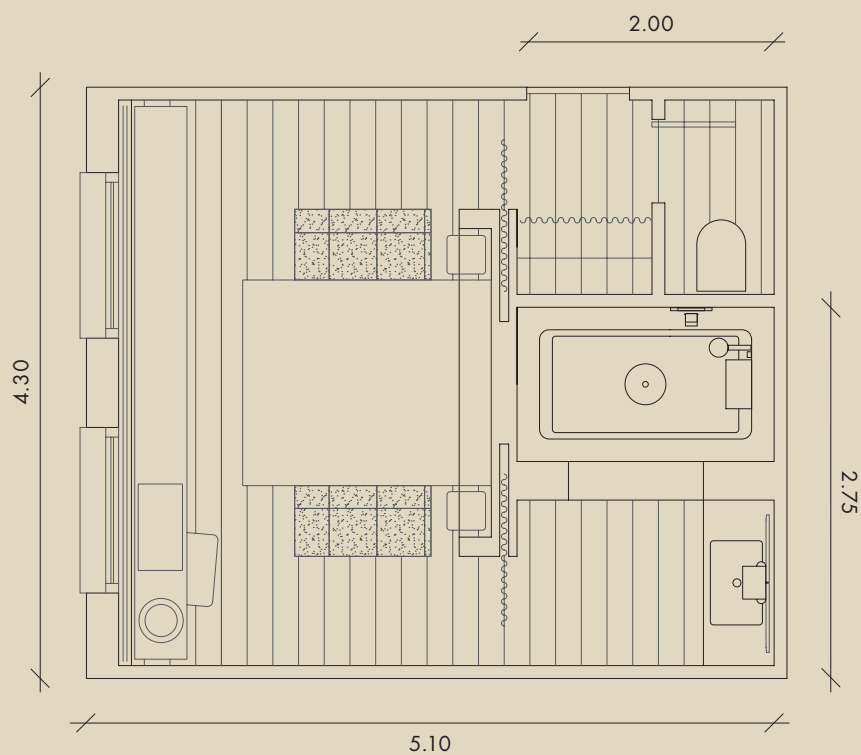

42240-000
42271-000
42274-000
42237-000
42235-000
42236-000

4

9 m²

all measures in m

The partition between the shower area and the rest of the bathroom can be successfully realised in smaller bathrooms, as this concept shows. Separated from the rest of the room by the entrance area and a wall, the bath tub becomes your very own private retreat.