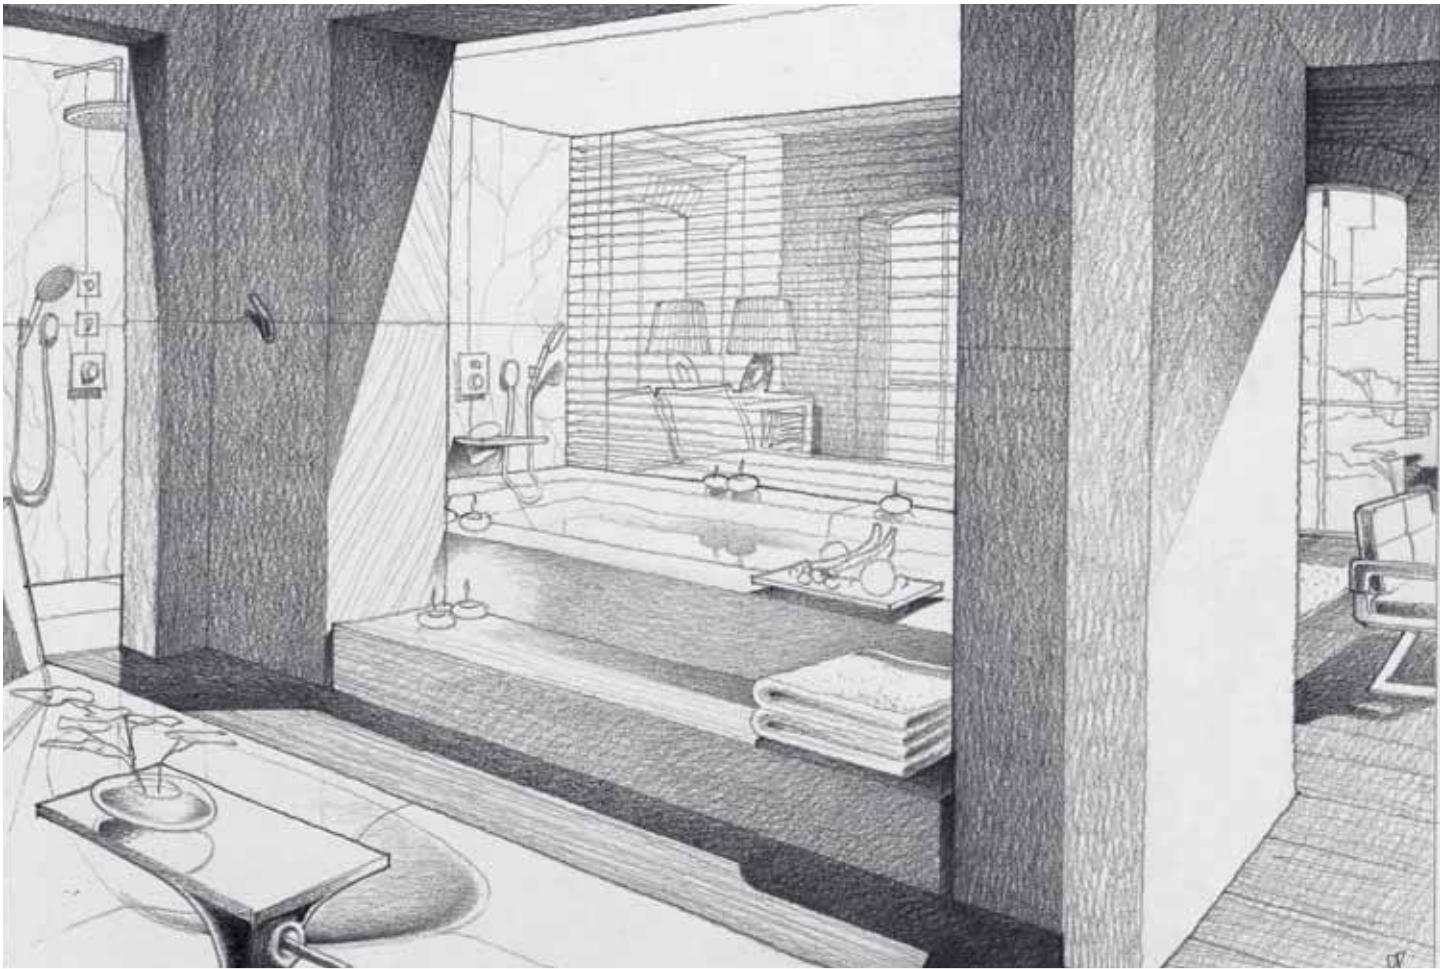

3

13 m²

all measures in m

The bath tub is both a partition and the focus of the room. Open and communicative or cosy and intimate? The blinds let you decide.

Materials

Basin

Built-in wash basin "Architec" by Duravit in console made out of light grey transparent matte varnished wood (e.g. Ipè)